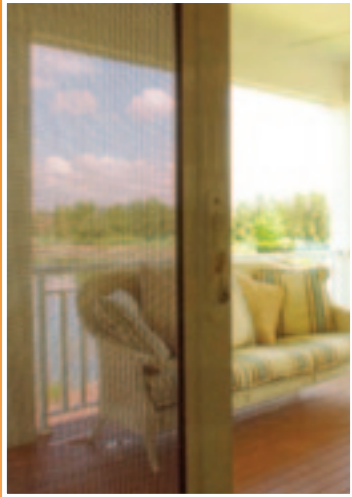

Bob Burns Blinds

YOUR SECURITY CHOICES

Invisi-Gard Stainless Steel

INVISI-GARD - Stainless steel gives security and view: Doors and window screens available without grille for uninterrupted view. Invisi-Gard doors have been tested with an axe, knife and hammer. All our products are in accordance with Australian Standards AS2803.1

True Security Invisi-Gard doors have stainless steel mesh, triple locks and three hinges, door closure. A must in bushfire areas. Available in sliding doors.

SECURE YOUR HOME NOW!

MOST HOME INVASIONS ARE THROUGH WINDOWS
Stop this happening to you with screens made with burglar proof grille or see through stainless steel mesh.

- TRIPLE LOCK • RESTRICTED VISION MESH • REPAIRS • SCREENS
- ROLLER SHUTTERS • SLIDING DOORS • PET DOORS • INVISI-GARD STAINLESS STEEL