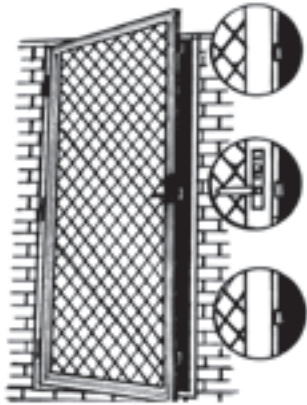

HINGED DOORS

68A